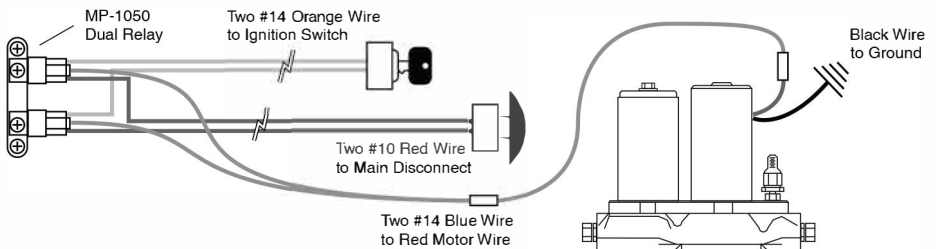

## Relay Wiring Schematic

Our TECH LINE is 719-532-1897

**MagnaFuel Products, Inc.**

5015 Galley Rd. Colorado Springs, CO 80915