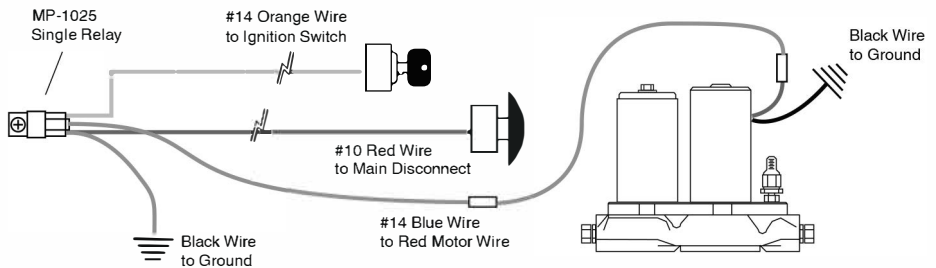

## Relay Wiring Schematic

Our TECH LINE is 719-532-1897

**MagnaFuel Products, Inc.**

5015 Galley Rd. Colorado Springs, CO 80915